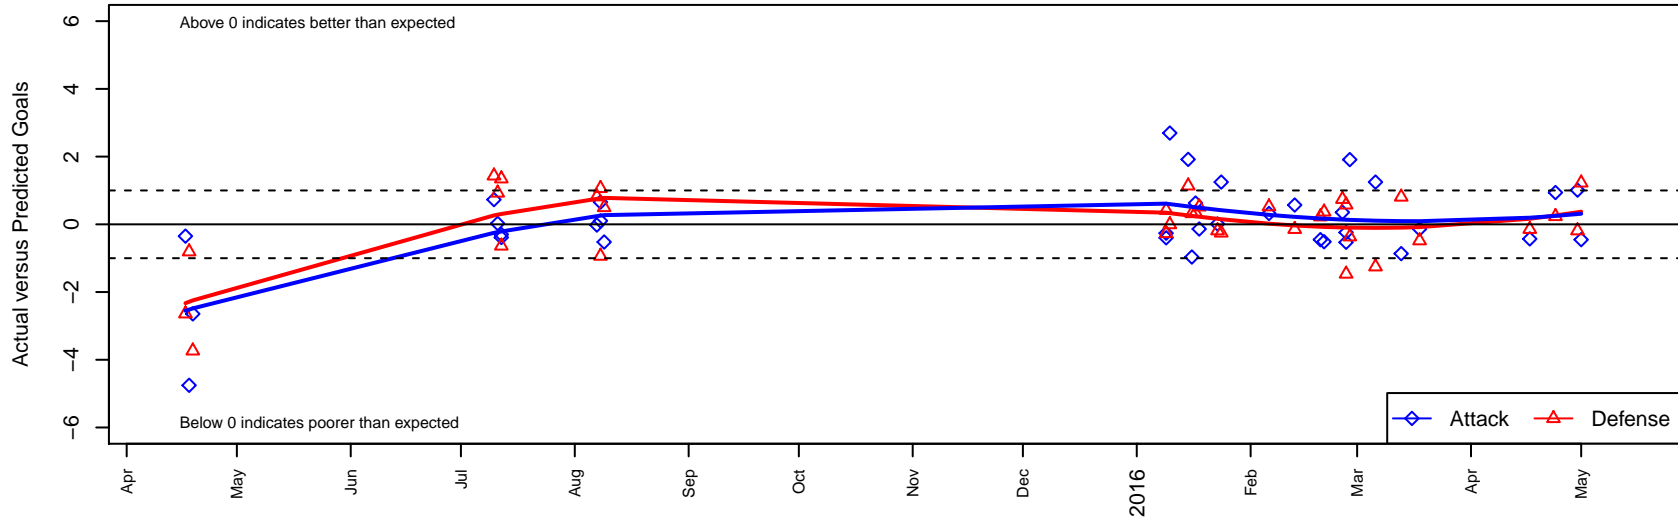

FC Salmon Creek Nemesis White G99

FC Salmon Creek
 Salmon Creek, WA
 G99 total strength=1579
 attack=11.27 defense=19.63
 fall league = PTT G99 Premier

alt names used:
 FC SALMON CREEK FCSC NEMESIS 99 (WA
 FCSC Nemesis 99 White
 FCSC Nemesis G99 White
 FC SALMON CREEK FCSC NEMESIS 99 (WA
 FCSC Nemesis 99 White

FC Salmon Creek Nemesis White G99
 Dots are actual minus expected GF (blue circles) and GA (red triangles).
 Blue line is smoothed change in attack strength. Red is smoothed change in defense strength.

**attack and defense variance (black dot)
relative to other teams
and top 10 in region**

**attack and defense rating
relative to others at age
and all opponents in last 13 months**

Performance relative to 13 month average