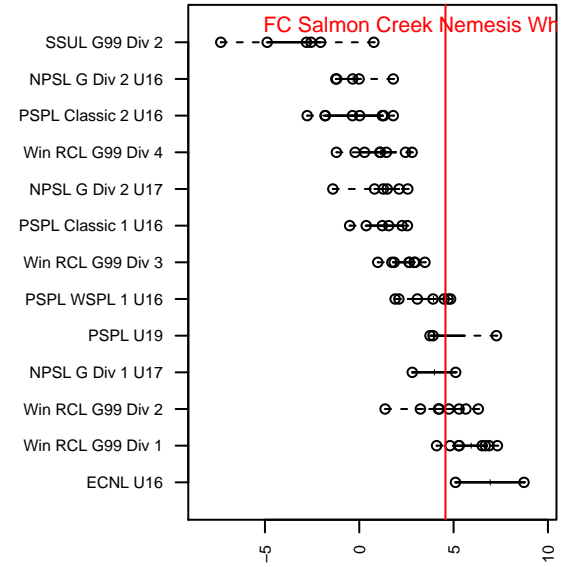

FC Salmon Creek Nemesis White G99

FC Salmon Creek
 Salmon Creek, WA
 G99 total strength=1579
 attack=11.27 defense=19.63
 fall league = PTT G99 Premier

alt names used:
 FC SALMON CREEK FCSC NEMESIS 99 (WA
 FCSC Nemesis 99 White
 FCSC Nemesis G99 White
 FC SALMON CREEK FCSC NEMESIS 99 (WA
 FCSC Nemesis 99 White

Venues played:
 2015 2014 WA Cup GU16 Silver U16
 2015 Nike Crossfire Challenge Super Group U'
 2015 Pacific Coast Challenge U16-17
 2015 NWCL U16
 2015 Portland Winter Showcase U16
 2015 PTT G99 Premier
 2015 OYS State Cup G99

FC Salmon Creek Nemesis White G99
 Dots are actual minus expected GF (blue circles) and GA (red triangles).
 Blue line is smoothed change in attack strength. Red is smoothed change in defense strength.

**attack and defense variance (black dot)
relative to other teams
and top 10 in region**

**attack and defense rating
relative to others at age
and all opponents in last 13 months**

Performance relative to 13 month average